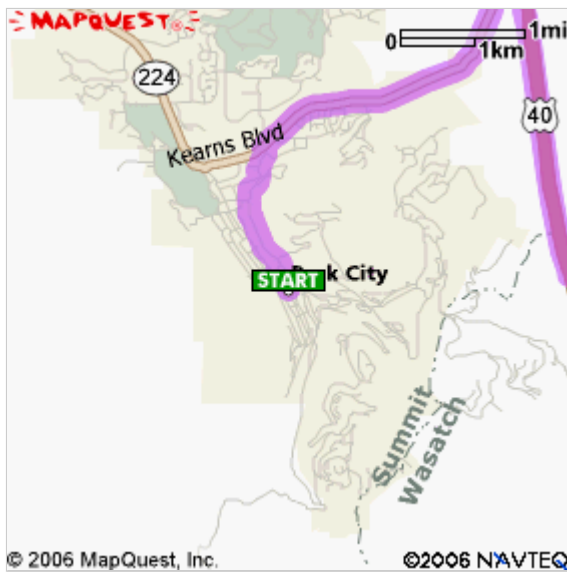

**Start:** Park City, UT US

**End:** Heber City, UT US

**Notes:**

**STAY AT ANY BEST WESTERN  
FROM OCT 10 THRU DEC 15**

Get **DOUBLE POINTS** or **MILES**

BOOK NOW

Directions	Distance
<b>Total Est. Time:</b> 22 minutes <b>Total Est. Distance:</b> 17.04 miles	
<b>1:</b> Start out going NORTHWEST on MAIN ST toward HEBER AVE.	0.2 miles
<b>2:</b> Turn LEFT onto UT-224 / DEER VALLEY DR.	0.6 miles
<b>3:</b> Turn RIGHT onto BONANZA DR.	0.4 miles
<b>4:</b> Turn RIGHT onto KEARNS BLVD / UT-248. Continue to follow UT-248.	2.5 miles
<b>5:</b> Merge onto US-40 E toward HEBER CITY.	13.0 miles
<b>6:</b> Turn LEFT onto E 100 S.	<0.1 miles
<b>7:</b> End at <b>Heber City, UT US</b>	
<b>Total Est. Time:</b> 22 minutes <b>Total Est. Distance:</b> 17.04 miles	

[Map out great hotel rates on Orbitz](#)

Start:  
Park City, UT US

End:  
Heber City, UT US

All rights reserved. Use Subject to License/Copyright  
These directions are informational only. No representation is made or warranty given as to their content, road conditions or route usability or expeditiousness. User assumes all risk of use. MapQuest and its suppliers assume no responsibility for any loss or delay resulting from such use.