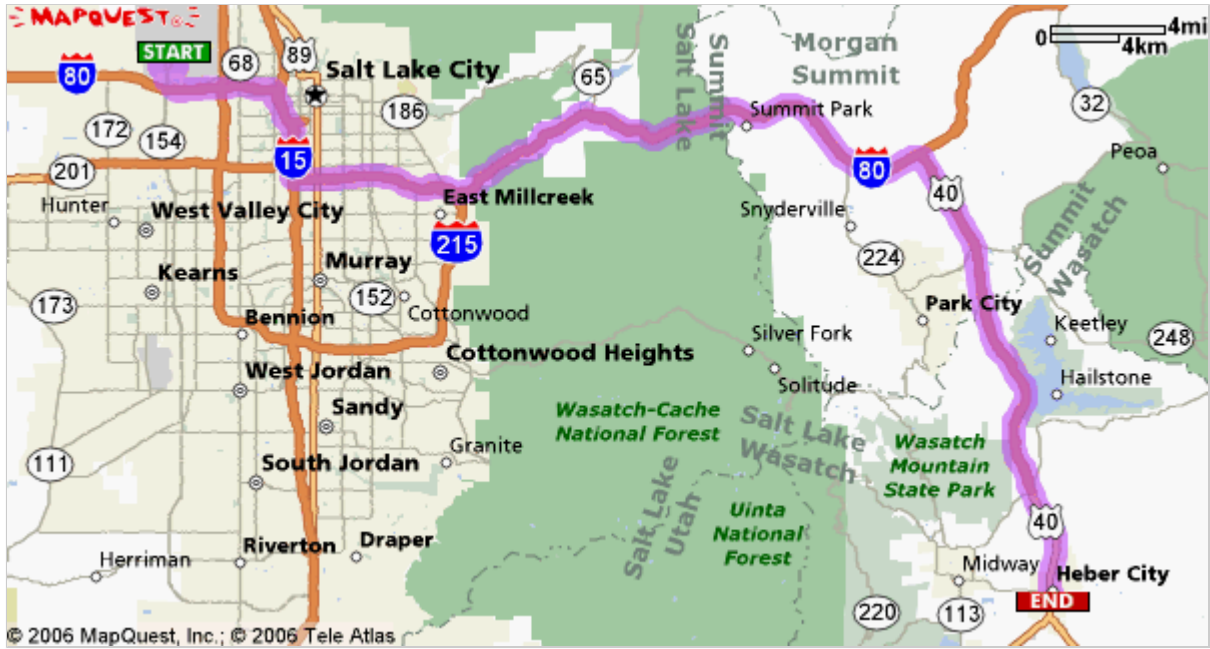

Start: Salt Lake City International Airport (SLC): 801-322-2863
776 N Terminal Dr, Salt Lake City, UT 84122, US

End: Heber City, UT US

Notes:

Directions	Distance
Total Est. Time: 53 minutes Total Est. Distance: 50.15 miles	
1: Start out going SOUTH on N 3700 W.	0.2 miles
2: Turn SLIGHT RIGHT.	0.1 miles
3: Turn SLIGHT RIGHT.	0.6 miles
4: Turn RIGHT toward AIRPORT EXIT.	0.4 miles
5: Merge onto I-80 E toward OGDEN / PROVO.	6.7 miles
6: Merge onto I-80 E via EXIT 304 toward CHEYENNE.	24.5 miles
7: Merge onto US-40 E via EXIT 146 toward HEBER / VERNAL.	17.2 miles
8: Turn LEFT onto E 100 S.	<0.1 miles
9: End at Heber City, UT US	
Total Est. Time: 53 minutes Total Est. Distance: 50.15 miles	

[Map out great hotel rates on Orbitz](#)

Start:
Salt Lake City International Airport (SLC): 801-322-2863
776 N Terminal Dr, Salt Lake City, UT 84122, US

End:
Heber City, UT US

All rights reserved. Use Subject to License/Copyright
These directions are informational only. No representation is made or warranty given as to their content, road conditions or route usability or expeditiousness. User assumes all risk of use. MapQuest and its suppliers assume no responsibility for any loss or delay resulting from such use.